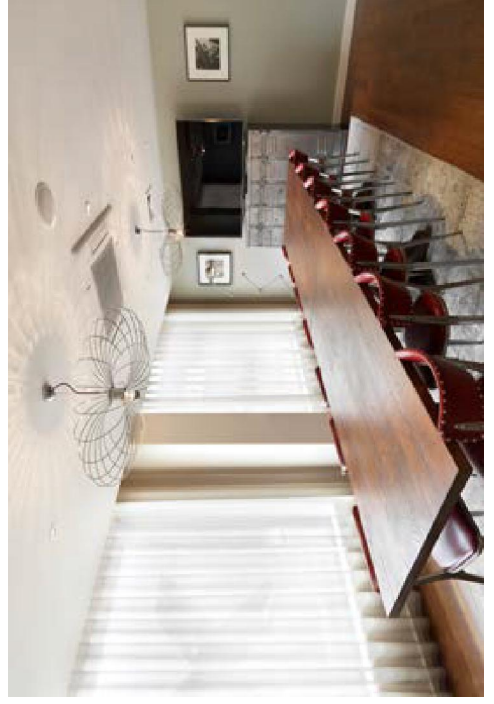

The Apartment—Shoreditch

Cheat Sheet

DIMS SQM² **BOARD ROOM** **THEATRE** **CABARET** **CASUAL** **U-SHAPE**

Library	38.5	20	25	16	14	15
Living Room	45.9	20	30	20	20	15
Library + Living Room combined	168.8	40	55	42	30	30
Study Red	12.2	6	-	-	10	-
Study Black	12.2	6	-	-	10	-
Study Red + Study Black combined	48.8	12	15	-	12	-
Dining Room	24.9	14	20	14	15	-
Play Room	18.3	10	-	-	8	-
Pantry Kitchen	69.5	-	-	-	-	-
The Den	18.5	12	-	-	-	-

Pantry

Living Room

Dining Room