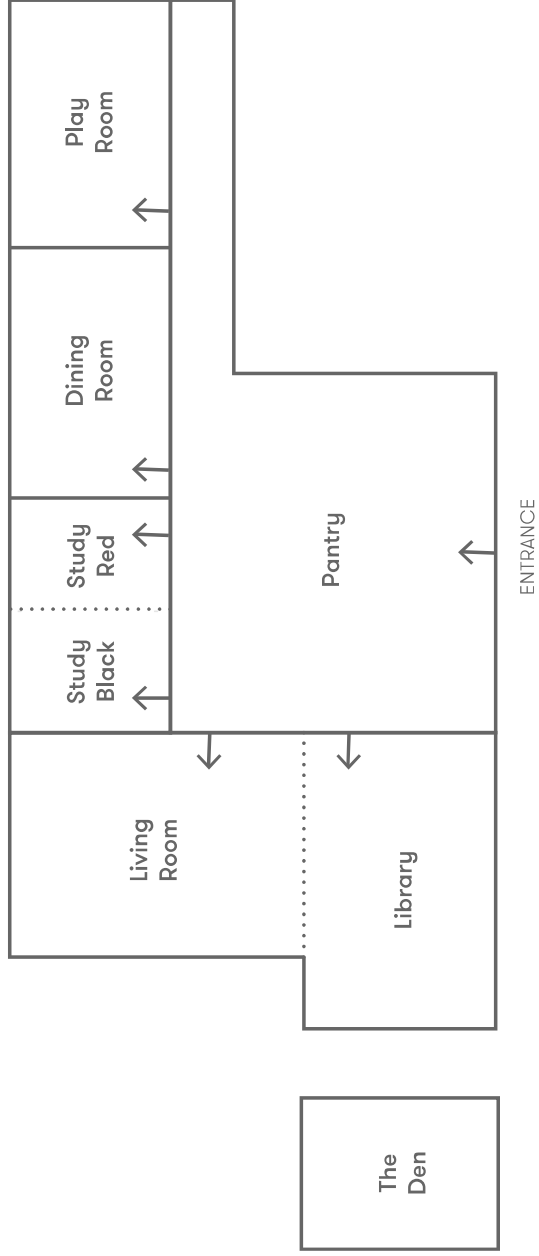

The Apartment—Shoreditch

Cheat Sheet

DIMS SQM² **BOARD ROOM** **THEATRE** **CABARET** **CASUAL** **U-SHAPE**

Library	38.5	20	25	16	14	15
Living Room	45.9	20	30	20	20	15
Library + Living Room combined	168.8	40	55	42	30	30
Study Red	12.2	6	-	-	10	-
Study Black	12.2	6	-	-	10	-
Study Red + Study Black combined	48.8	12	15	-	12	-
Dining Room	24.9	14	20	14	15	-
Play Room	18.3	10	-	-	8	-
Pantry Kitchen	69.5	-	-	-	-	-
The Den	18.5	12	-	-	-	-

Pantry

Living Room

Dining Room