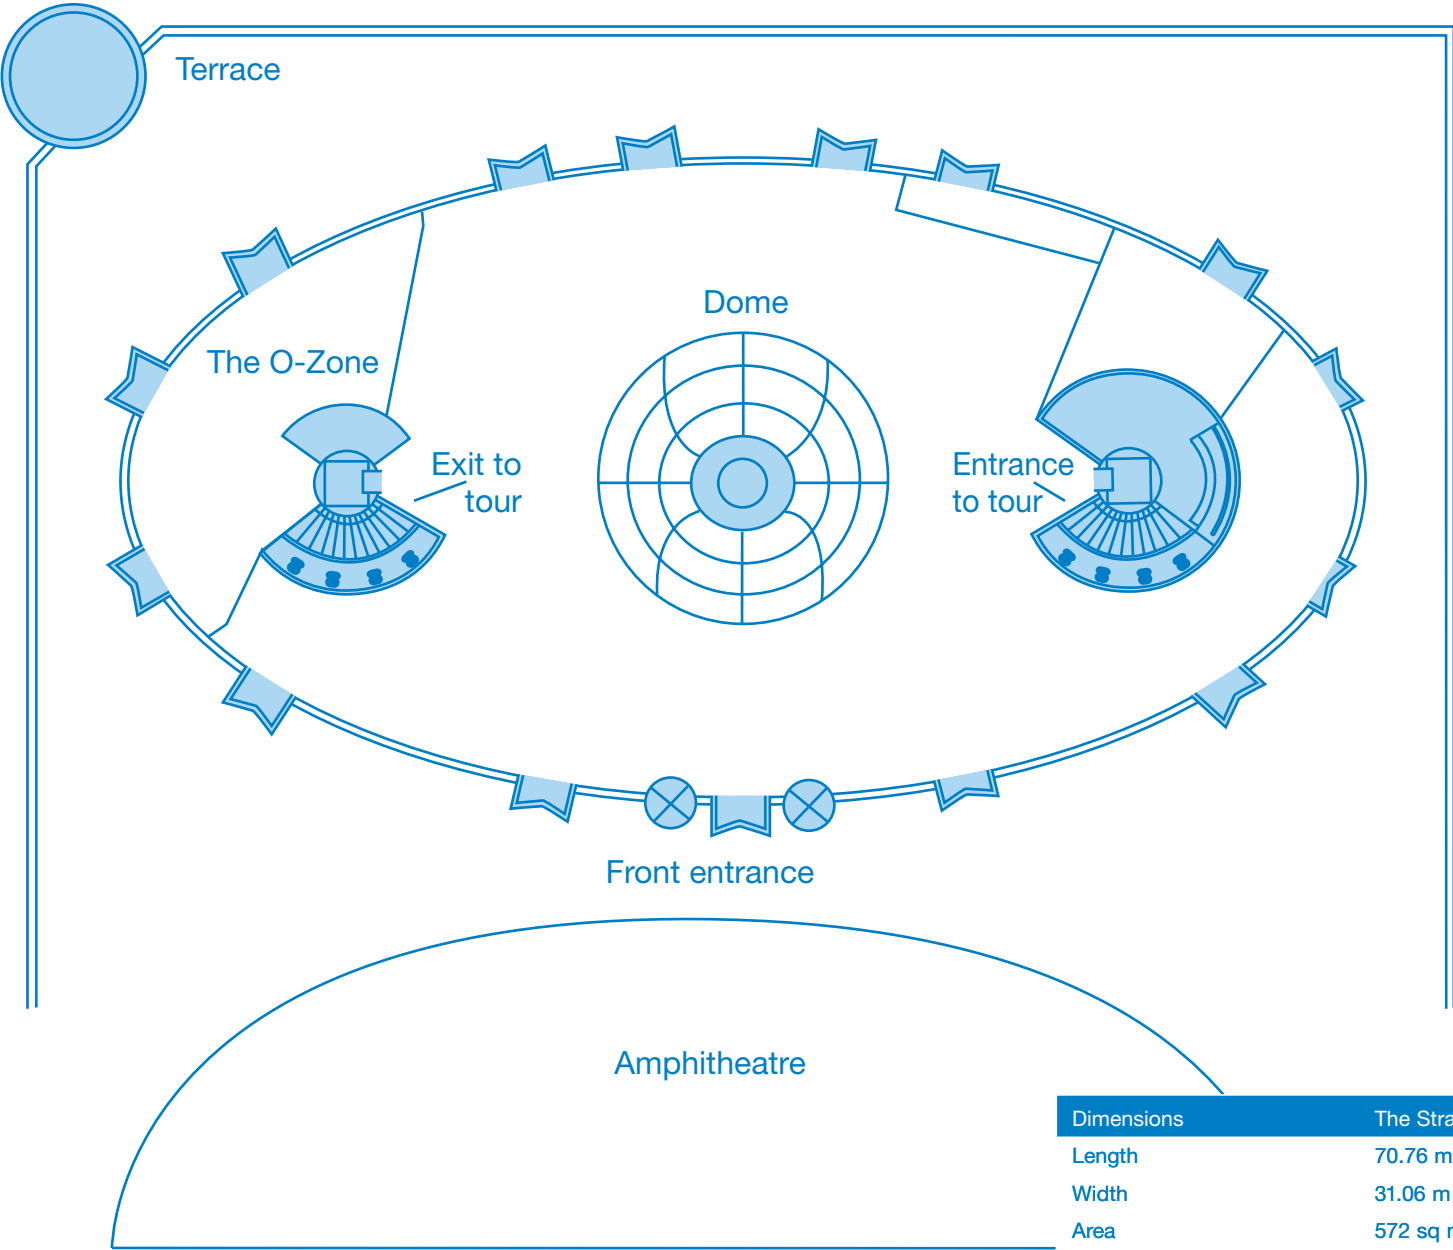

The Stratosphere Floorplan

Dimensions	The Stratosphere
Length	70.76 m
Width	31.06 m
Area	572 sq m
Height (max)	10.6 m
Height (min)	4.6 m