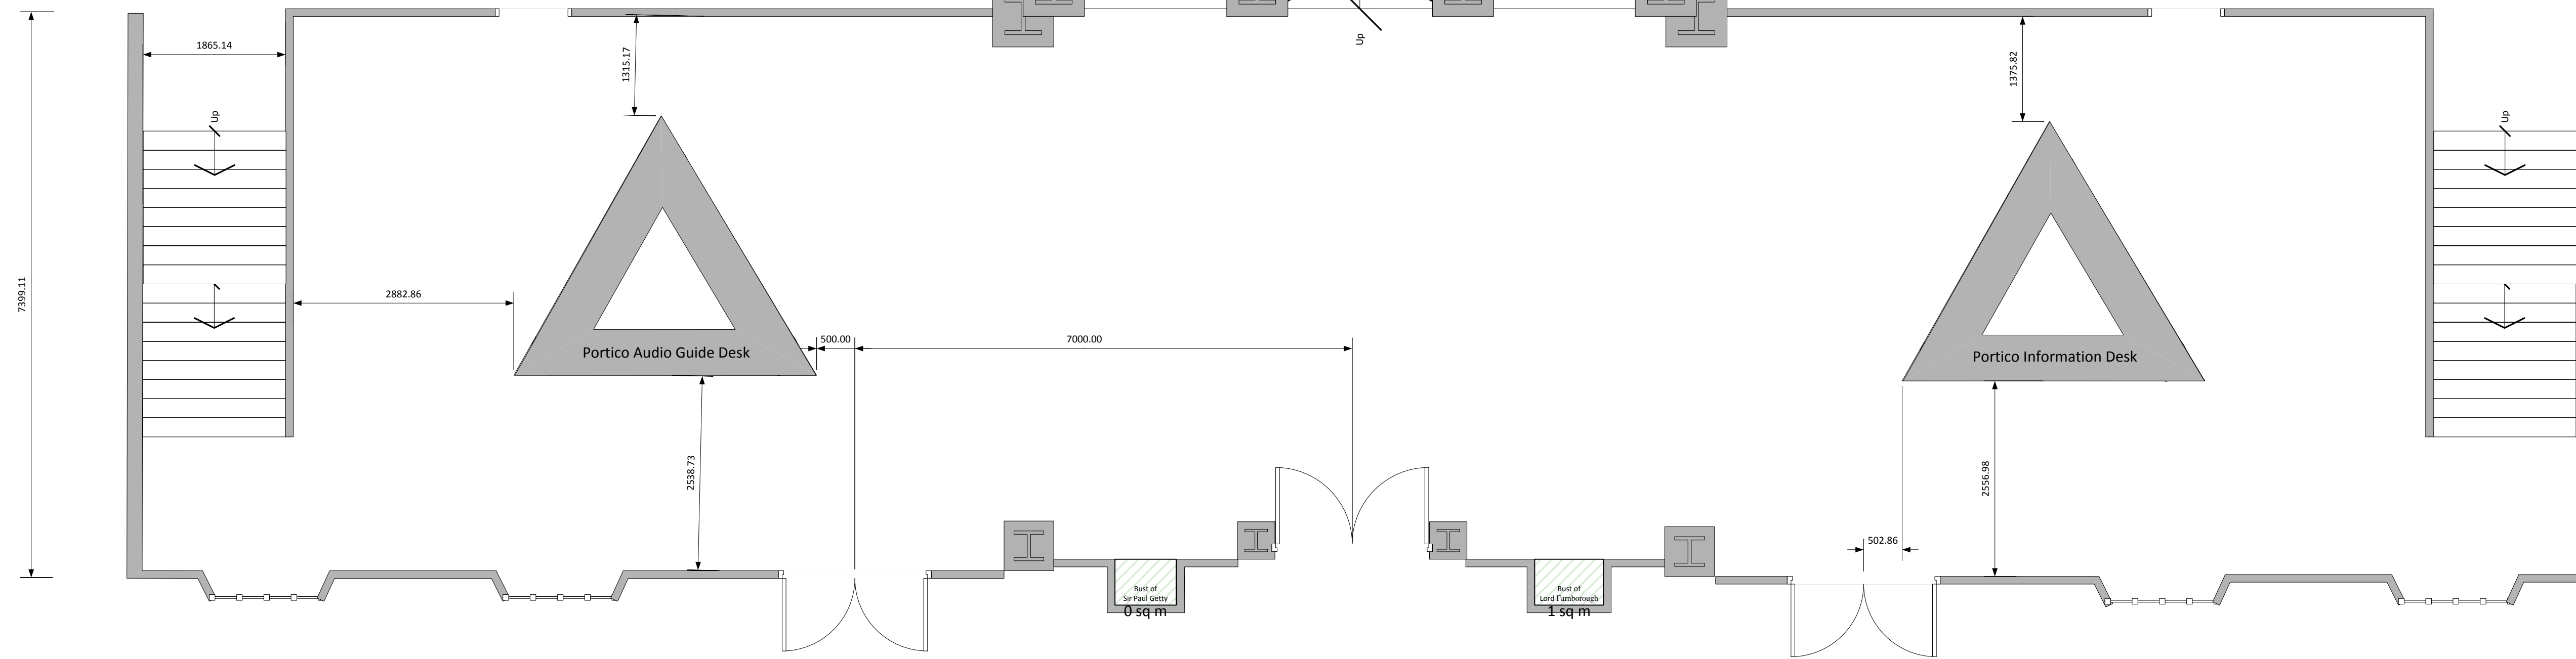

# The Portico Foyer

**Mosaic Terrace:**  
 Fire exit  
 Access via Central Hall to:  
 Sunley Room Goods Lift and Orange Street Loading Bay  
 Room 13 Passengers Lift  
 Access via Annenberg Court to:  
 Getty Entrance  
 Passengers Lift  
 Service from Central Hall, Room 30 or Barry Rooms (field kitchen)

**West Vestibule:**  
 Access to Renaissance Galleries  
 Access to Room 1 Exhibition Space

**East Vestibule:**  
 Fire exit  
 Access to Barry Rooms via Impressionist Galleries (*closed until 2017*)  
 Access via Annenberg Court to:  
 Getty Entrance  
 Passengers Lift

**Portico Corridor:**  
 Fire exit  
 Access to toilets and cloakroom  
 Access to West Door Entrance and Wilkins Conference Rooms  
 Access to Getty Entrance via Annenberg Court  
 Access to Orange Street Loading Bay via Espresso Bar