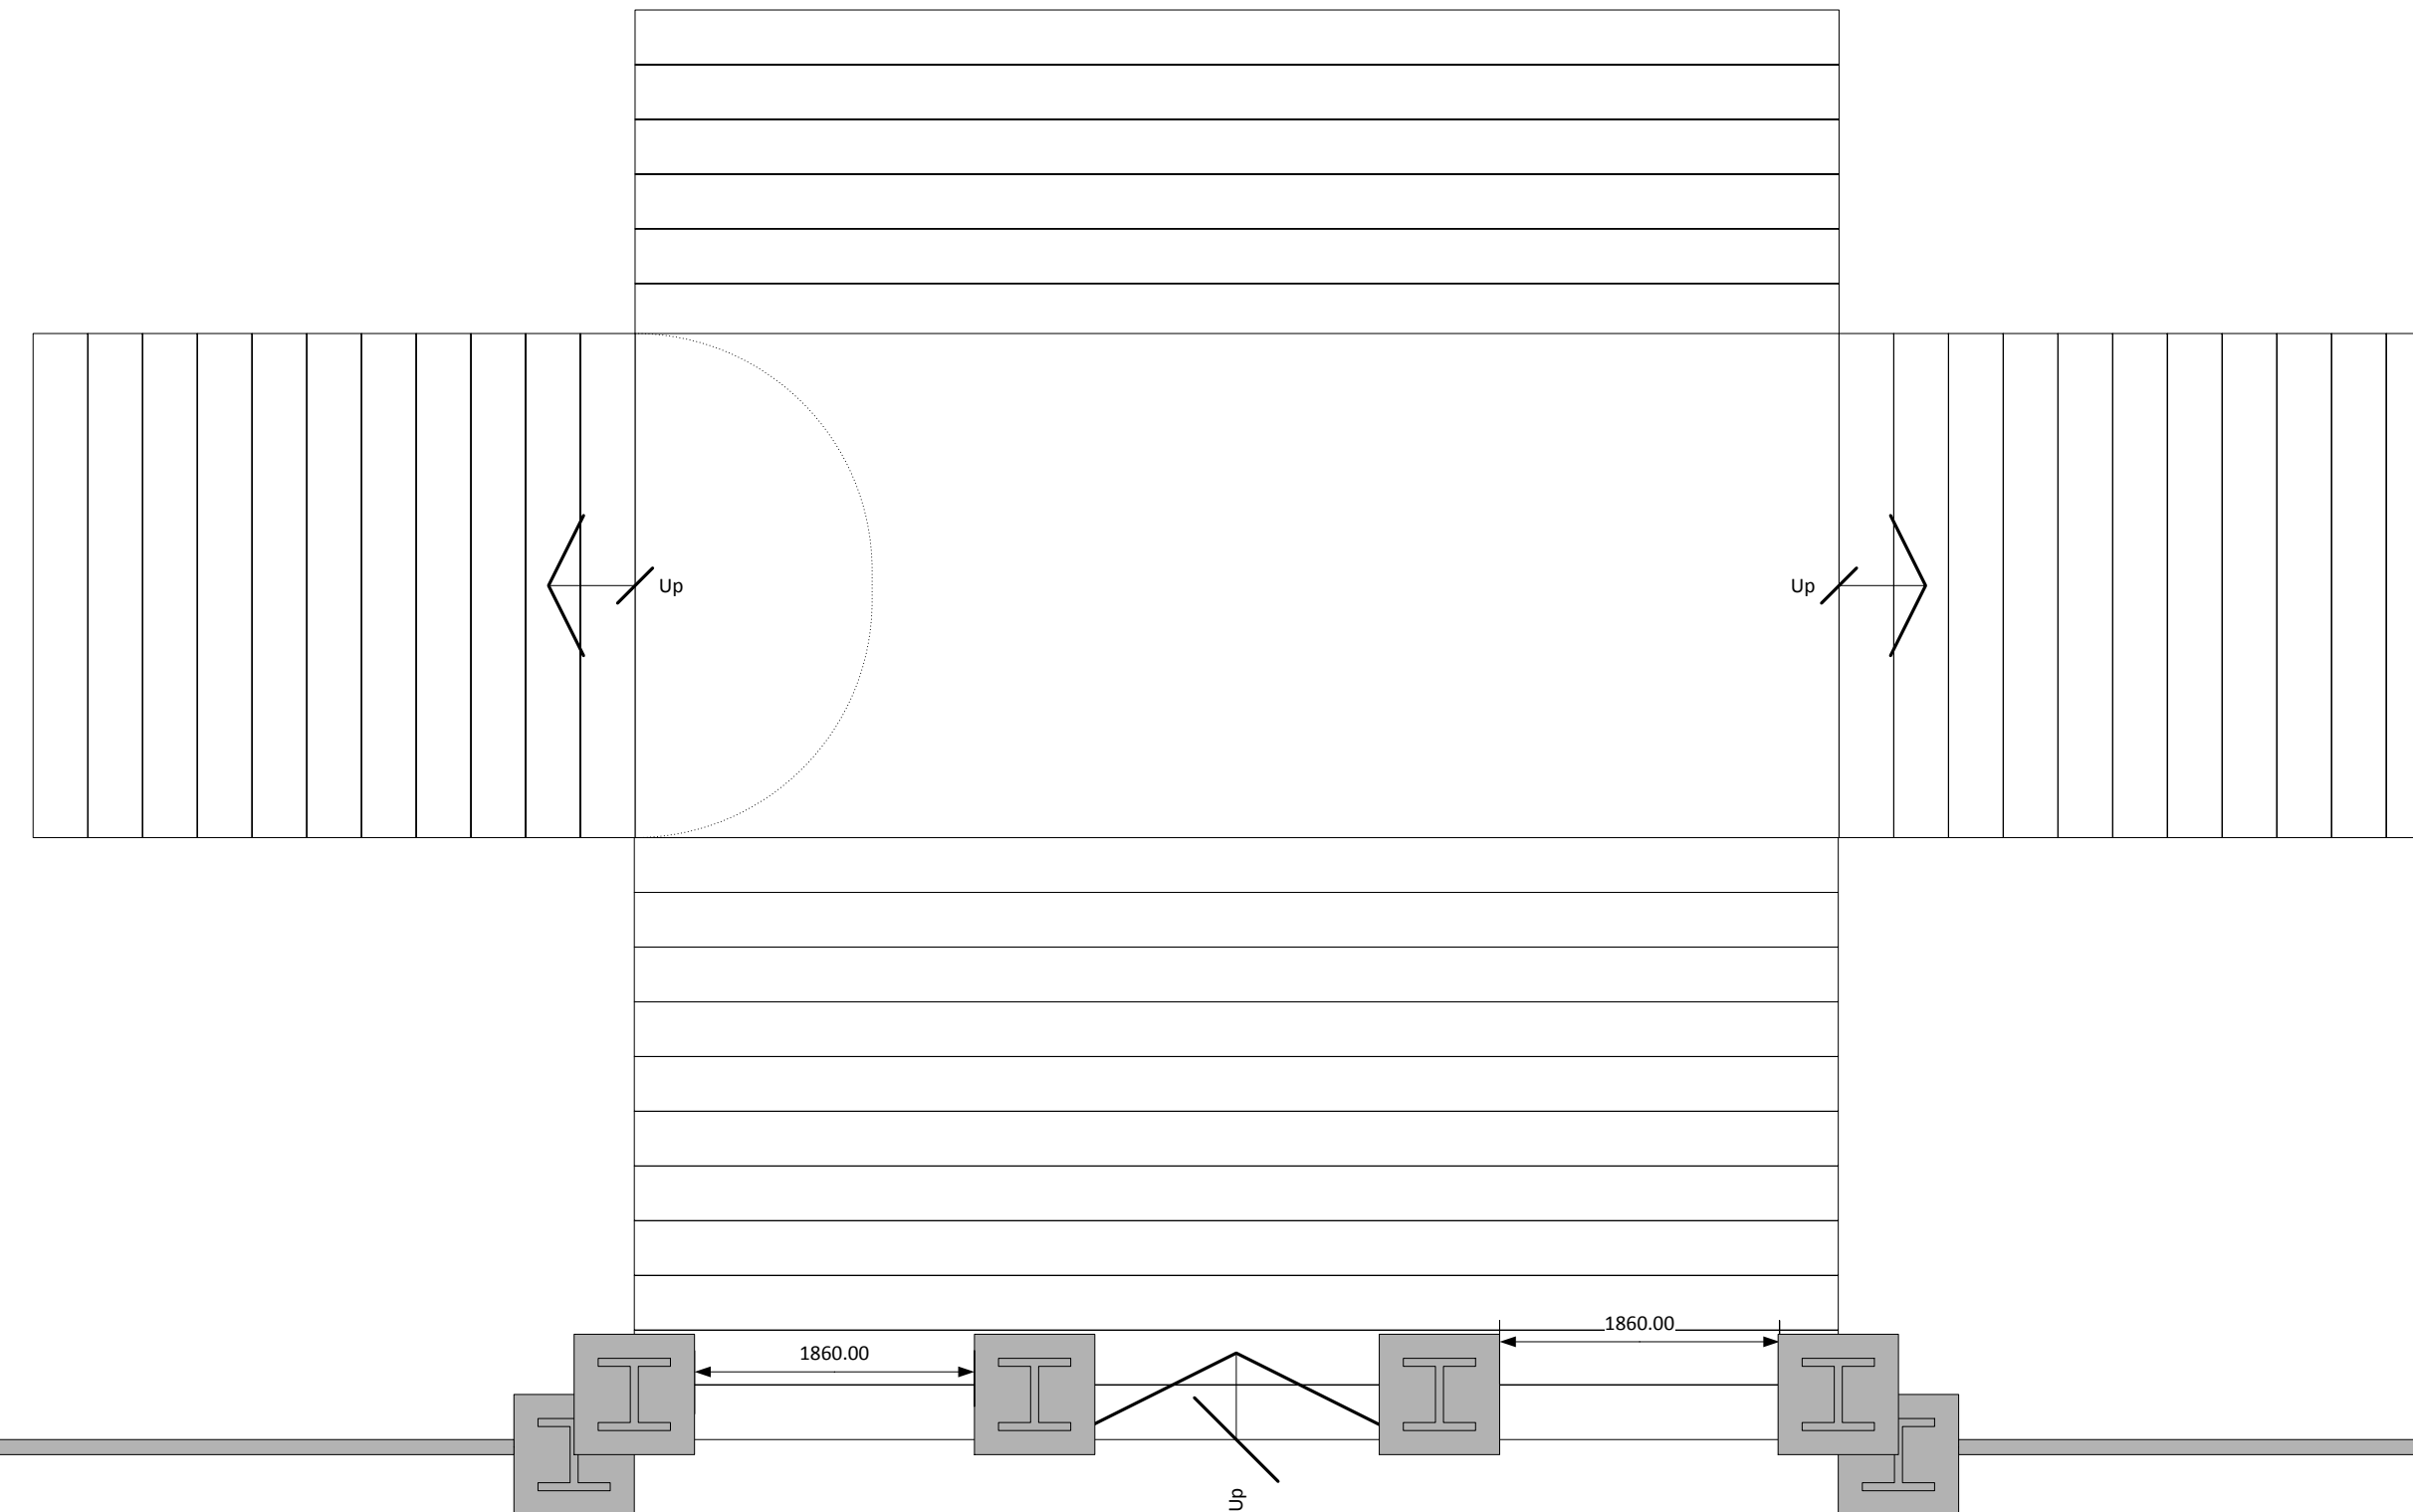

# The Portico Foyer

**Mosaic Terrace:**  
 Fire exit  
 Access via Central Hall to:  
 Sunley Room Goods Lift and Orange Street Loading Bay  
 Room 13 Passengers Lift  
 Access via Annenberg Court to:  
 Getty Entrance  
 Passengers Lift  
 Service from Central Hall, Room 30 or Barry Rooms (field kitchen)

**West Vestibule:**  
 Access to Renaissance Galleries  
 Access to Room 1 Exhibition Space

**East Vestibule:**  
 Fire exit  
 Access to Barry Rooms via Impressionist Galleries (*closed until 2017*)  
 Access via Annenberg Court to:  
 Getty Entrance  
 Passengers Lift

**Portico Corridor:**  
 Fire exit  
 Access to toilets and cloakroom  
 Access to West Door Entrance and Wilkins Conference Rooms  
 Access to Getty Entrance via Annenberg Court  
 Access to Orange Street Loading Bay via Espresso Bar