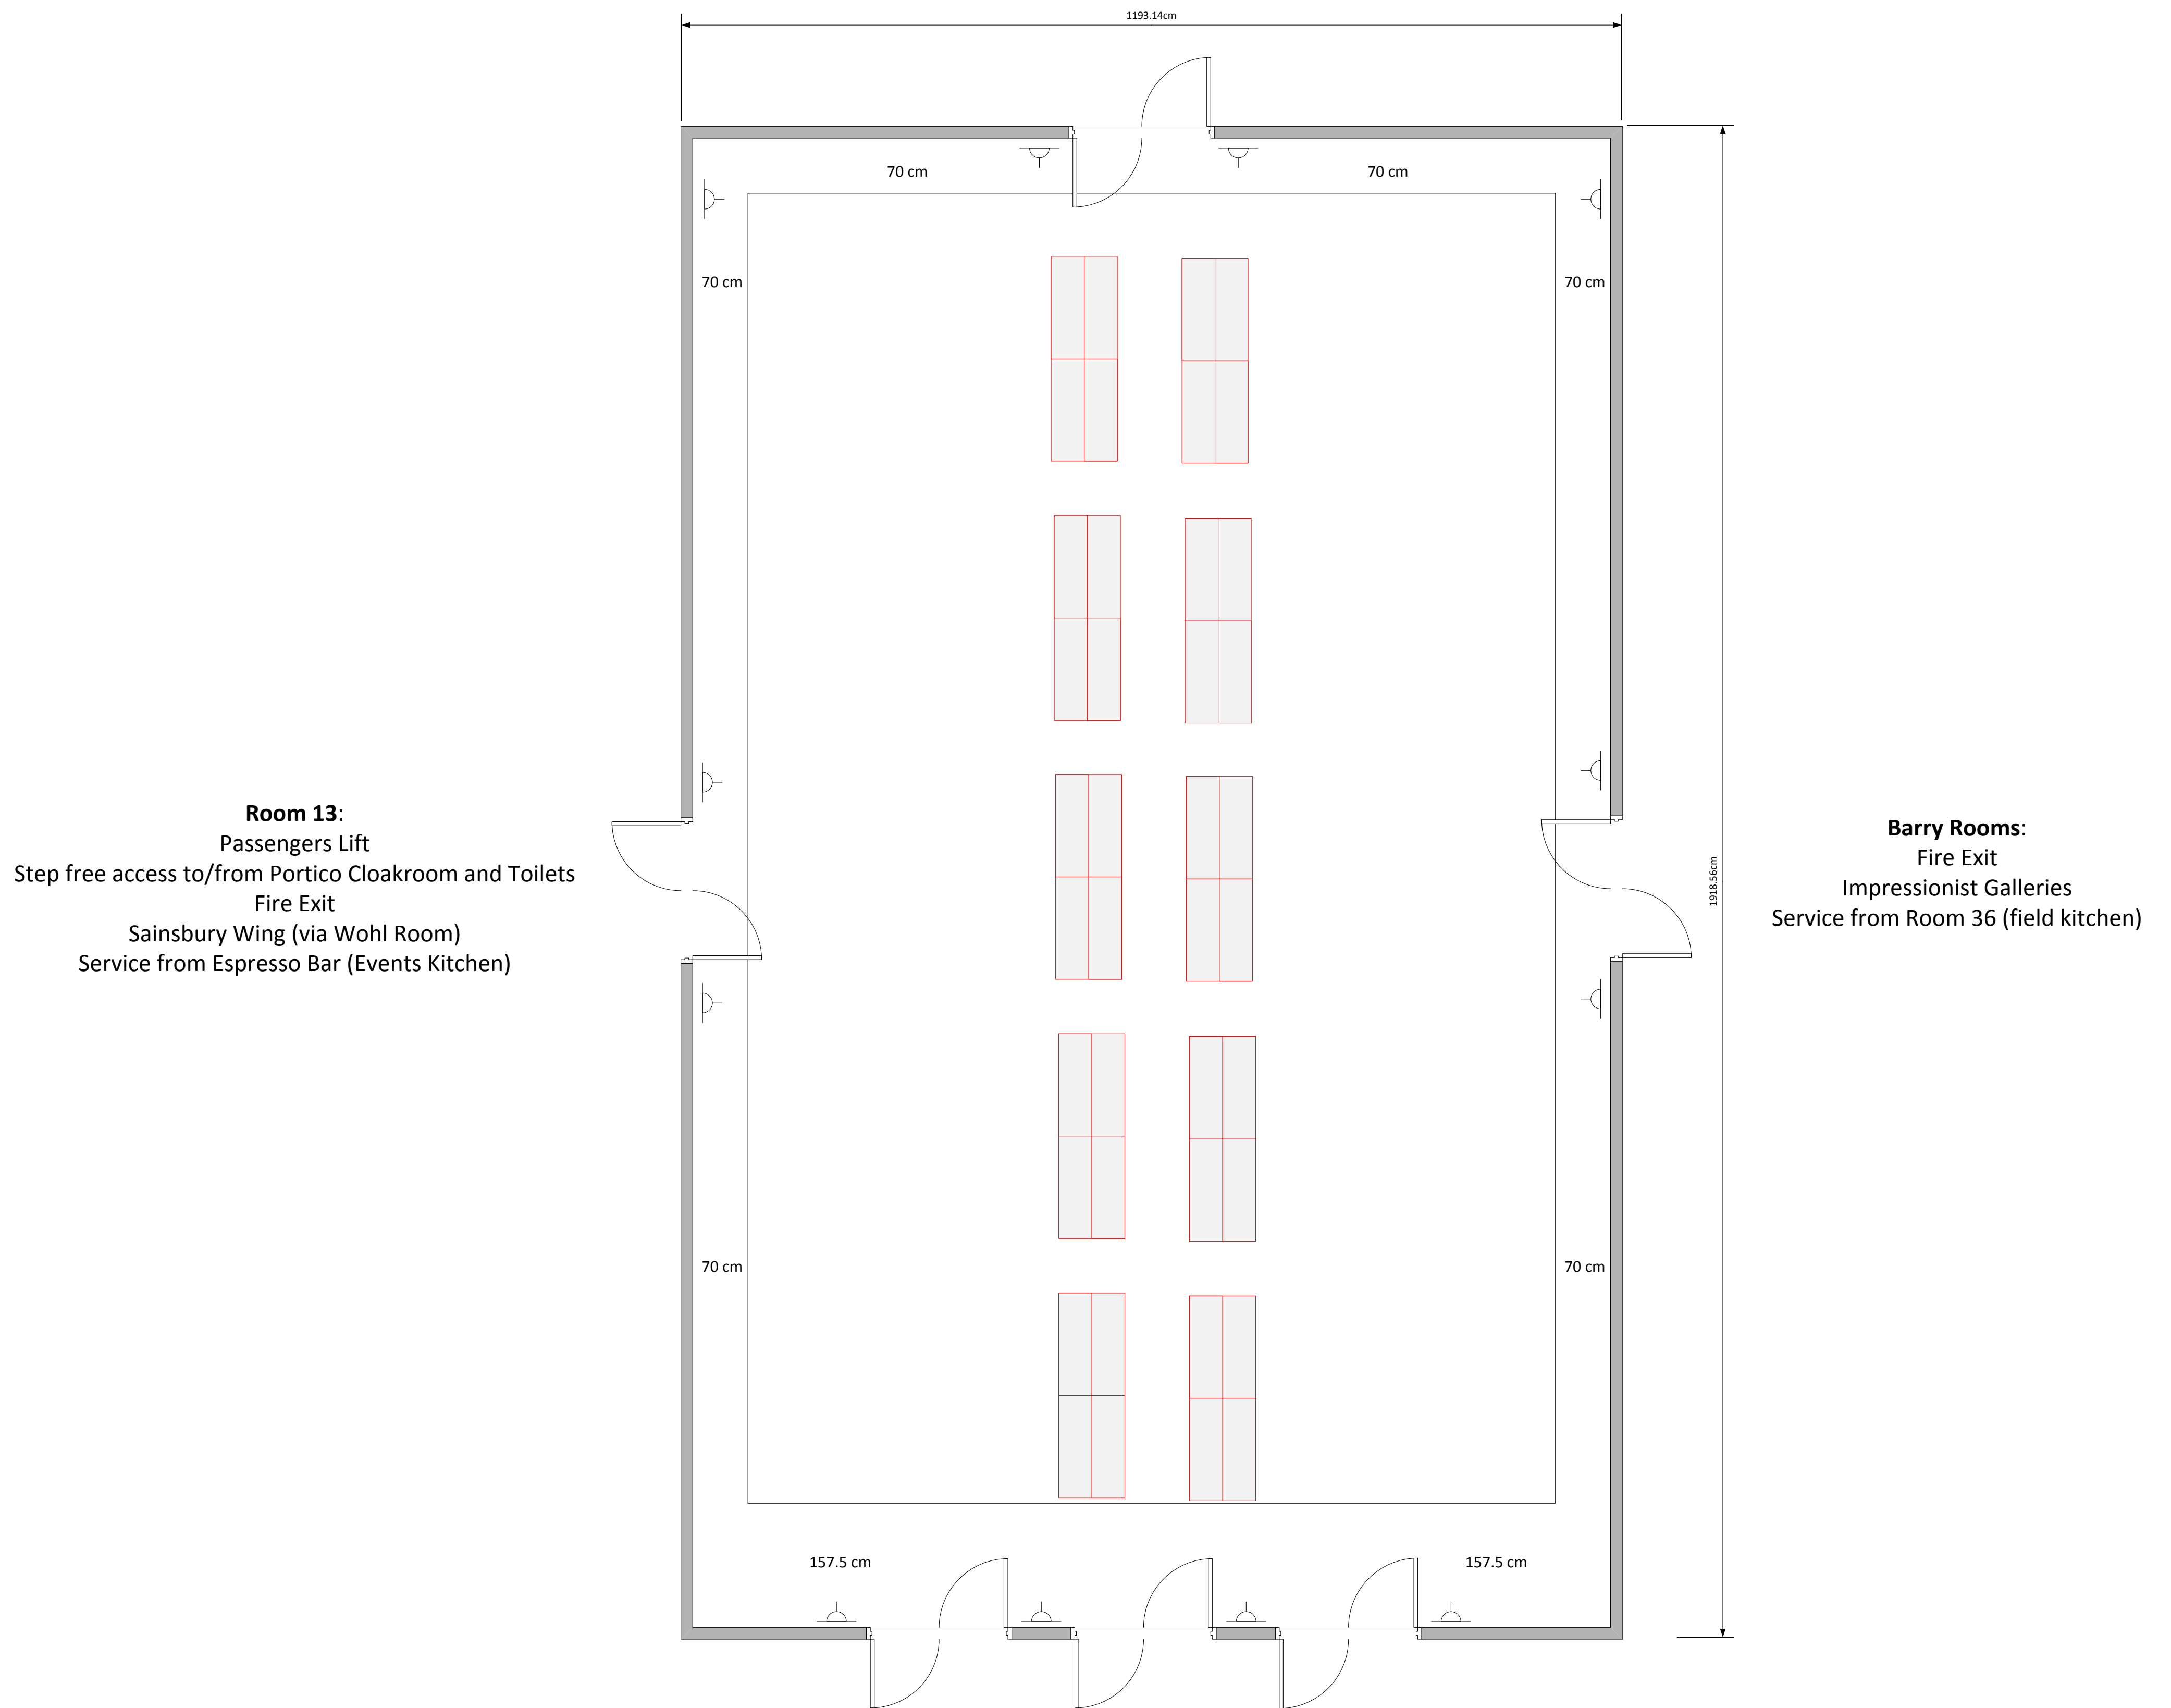

# Central Hall

-  Socket outlets
-  Air vents

**Sunley Room:**  
Goods Lift and Orange Street Loading Bay  
Sunley Cinema  
Service from Room 30 (field kitchen)

**Room 13:**  
Passengers Lift  
Step free access to/from Portico Cloakroom and Toilets  
Fire Exit  
Sainsbury Wing (via Wohl Room)  
Service from Espresso Bar (Events Kitchen)

**Barry Rooms:**  
Fire Exit  
Impressionist Galleries  
Service from Room 36 (field kitchen)

**Portico Foyer:**  
Portico Entrance  
Fire Exit  
Cloakroom and Toilets  
Annenberg Court (including passengers lift)  
Step free access to/from Getty Entrance