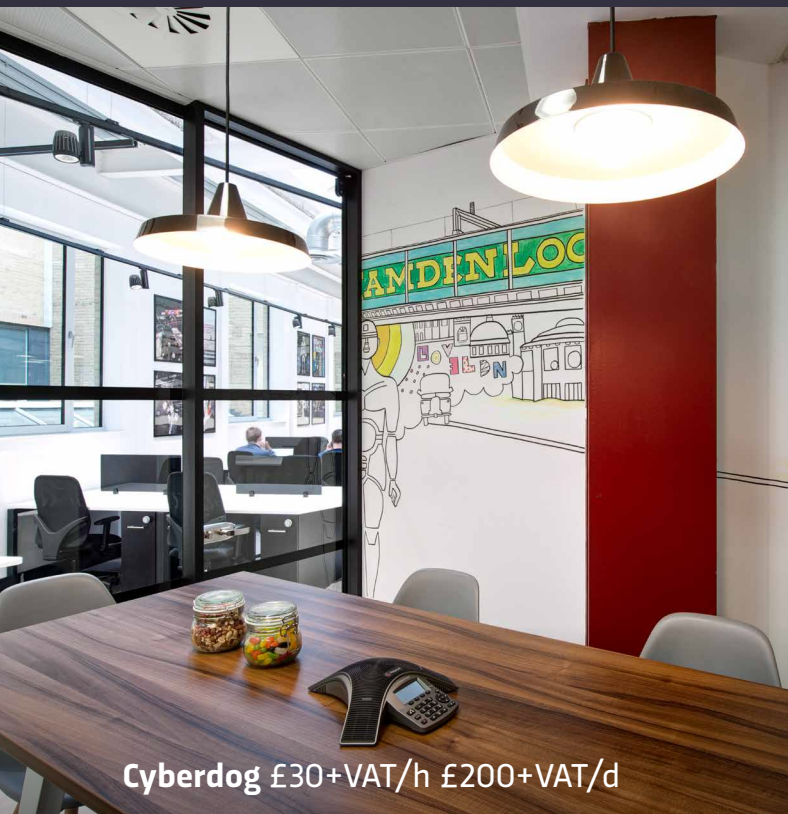

Cyberdog £30+VAT/h £200+VAT/d