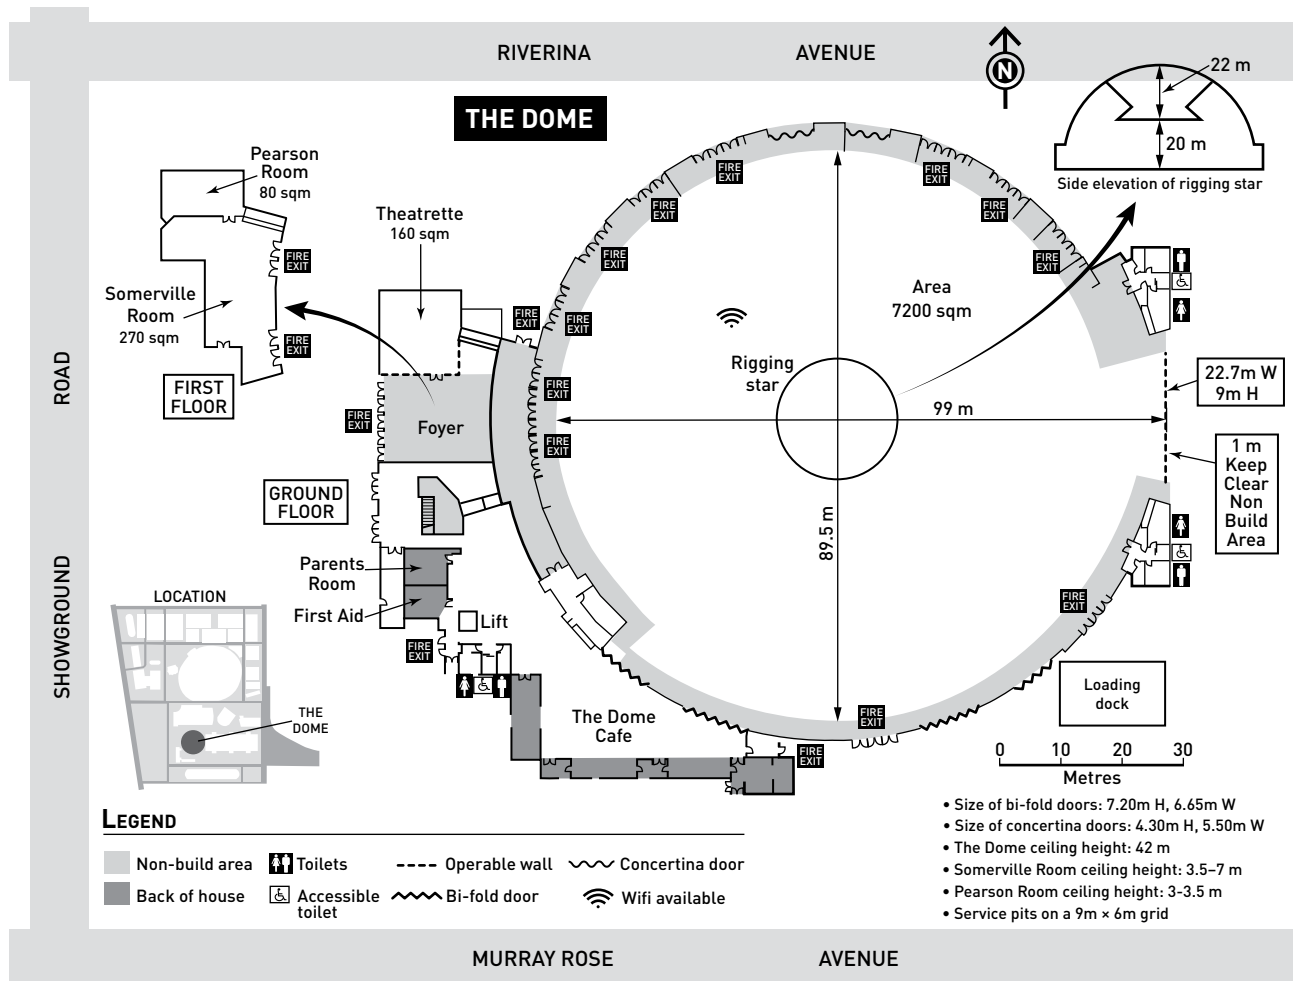

# The Dome

SYDNEY  
**Showground**

Sydney Olympic Park

Featuring a spectacular timber dome – the largest of its kind in the Southern Hemisphere, The Dome is an inspiring backdrop for gala dinners, conferences, exhibitions and trade shows.

## Features:

- 7,200sqm
- Exhibition style provides approx. 280 booths (3m x 3m)
- Foyer for registration
- Adjoining meeting rooms overlooking the venue
- Air conditioned
- Rigging capabilities
- Sydney's largest loading dock facilities
- Concealed service trenches providing power, water and compressed air to the venue
- Dedicated public catering area to take catering off the floor (452sqm)

# The Dome

## Venue Map

Venue	Capacity					Walking Distance	
	Banquet	Cocktail	Theatre	Area (m2)	Ceiling Height	To Parking	To Train Station
The Dome	4000	6000	7000	7200	42m	5 mins (P6)	2 mins