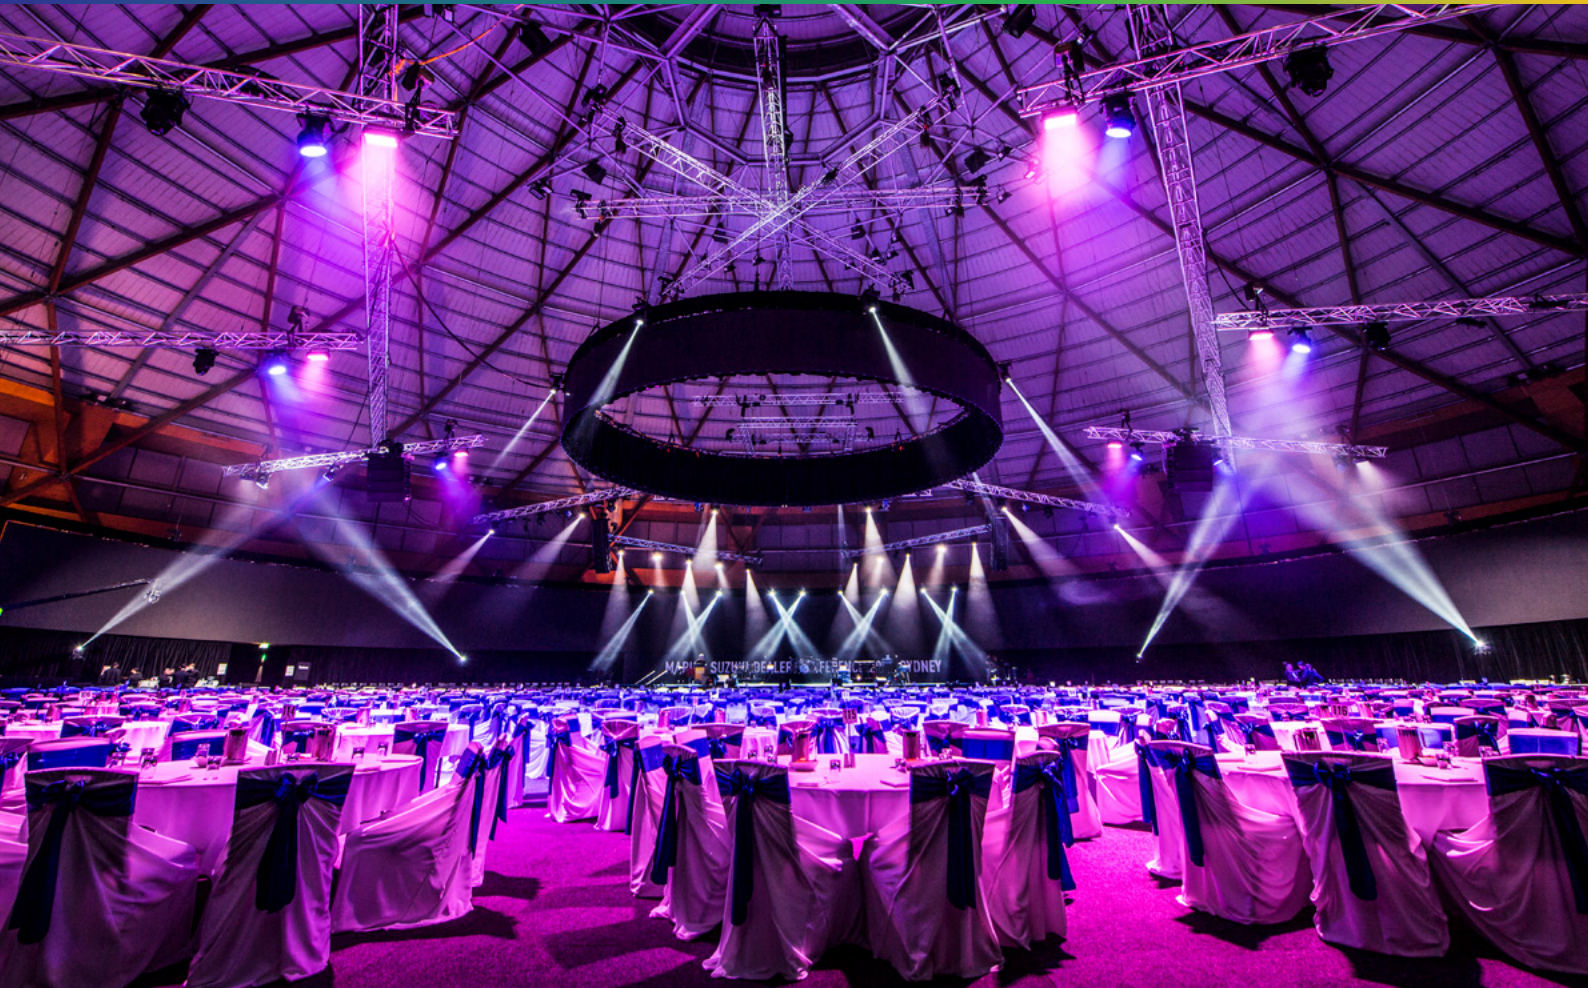

# The Dome

SYDNEY  
**Showground**

Sydney Olympic Park

Featuring a spectacular timber dome – the largest of its kind in the Southern Hemisphere, The Dome is an inspiring backdrop for gala dinners, conferences, exhibitions and trade shows.

## Features:

- 7,200sqm
- Exhibition style provides approx. 280 booths (3m x 3m)
- Foyer for registration
- Adjoining meeting rooms overlooking the venue
- Air conditioned
- Rigging capabilities
- Sydney's largest loading dock facilities
- Concealed service trenches providing power, water and compressed air to the venue
- Dedicated public catering area to take catering off the floor (452sqm)

# The Dome

## Venue Map

Venue	Capacity					Walking Distance	
	Banquet	Cocktail	Theatre	Area (m2)	Ceiling Height	To Parking	To Train Station
The Dome	4000	6000	7000	7200	42m	5 mins (P6)	2 mins