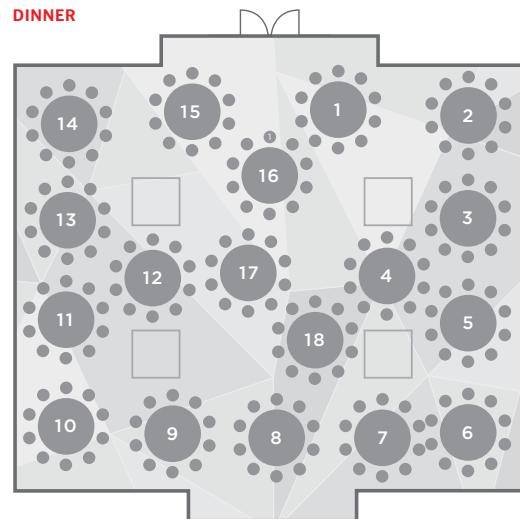

ANDAZ™

LONDON
LIVERPOOL STREET

T +44 (0) 207 961 1234 40 LIVERPOOL ST
F +44 (0) 207 961 1235 LONDON, ENGLAND
(UNITED KINGDOM), EC2M 7QN
ANDAZLIVERPOOLSTREET.COM

ROOM *DIMENSIONS* AND *CAPACITIES*

		SQUARE METRES	SQUARE FEET	BANQUET	RECEPTION	THEATRE	CABARET	CLASSROOM	BOARDROOM	U-SHAPE	HOLLOW SQUARE	DINNER DANCE
1901	16.4 x 15.7 x 5.3 / 54' x 51'5" x 17'4"	259	2,781	180	180	120	72	32	42	42	150	

1901

THIS MAGNIFICENT GRADE II LISTED BALLROOM PROVIDES GUESTS WITH A DRAMATIC VISUAL BACKDROP FOR ANY EVENT. NAMED AFTER THE YEAR THE ORIGINAL HOTEL LAYOUT WAS COMPLETED, 1901 RADIATES A STRONG SENSE OF GRANDEUR AND HISTORY. THE ORIGINAL STAINED GLASS DOME HAS BEEN PRESERVED HAVING SURVIVED THE BOMBINGS DURING BOTH WORLD WAR I & II. ALBEIT 1901'S EXTENSIVE HISTORY, IT PRESENTS AN ULTIMATE MODERN AND FLEXIBLE EVENT EXPERIENCE AND IS IDEAL FOR SEVERAL TYPES OF EVENTS RANGING FROM CONFERENCES AND EXHIBITIONS TO WEDDINGS AND GALA DINNER.

For enquiries or to book your visit please contact our Sales - Groups & Events team at +44 (0) 207 618 5618 or londonevents@andaz.com

THEATRE

DINNER

RECEPTION