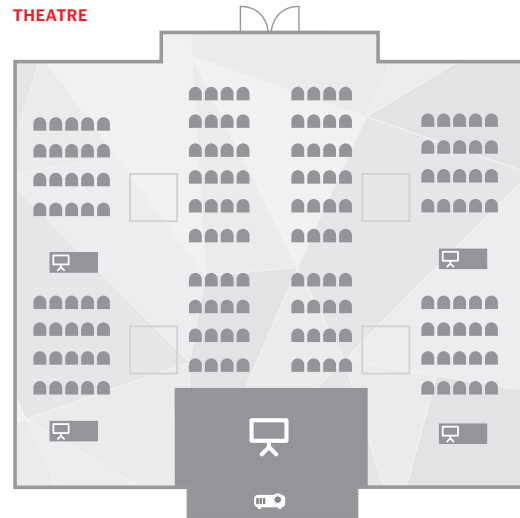

ANDAZ™

LONDON
LIVERPOOL STREET

T +44 (0) 207 961 1234 40 LIVERPOOL ST
F +44 (0) 207 961 1235 LONDON, ENGLAND
(UNITED KINGDOM), EC2M 7QN
ANDAZLIVERPOOLSTREET.COM

ROOM *DIMENSIONS* AND *CAPACITIES*

		SQUARE METRES	SQUARE FEET	BANQUET	RECEPTION	THEATRE	CABARET	CLASSROOM	BOARDROOM	U-SHAPE	HOLLOW SQUARE	DINNER DANCE
1901	16.4 x 15.7 x 5.3 / 54' x 51'5" x 17'4"	259	2,781	180	180	120	72	32	42	42	150	

1901

THIS MAGNIFICENT GRADE II LISTED BALLROOM PROVIDES GUESTS WITH A DRAMATIC VISUAL BACKDROP FOR ANY EVENT. NAMED AFTER THE YEAR THE ORIGINAL HOTEL LAYOUT WAS COMPLETED, 1901 RADIATES A STRONG SENSE OF GRANDEUR AND HISTORY. THE ORIGINAL STAINED GLASS DOME HAS BEEN PRESERVED HAVING SURVIVED THE BOMBINGS DURING BOTH WORLD WAR I & II. ALBEIT 1901'S EXTENSIVE HISTORY, IT PRESENTS AN ULTIMATE MODERN AND FLEXIBLE EVENT EXPERIENCE AND IS IDEAL FOR SEVERAL TYPES OF EVENTS RANGING FROM CONFERENCES AND EXHIBITIONS TO WEDDINGS AND GALA DINNER.

For enquiries or to book your visit please contact our Sales - Groups & Events team at +44 (0) 207 618 5618 or londonevents@andaz.com

THEATRE