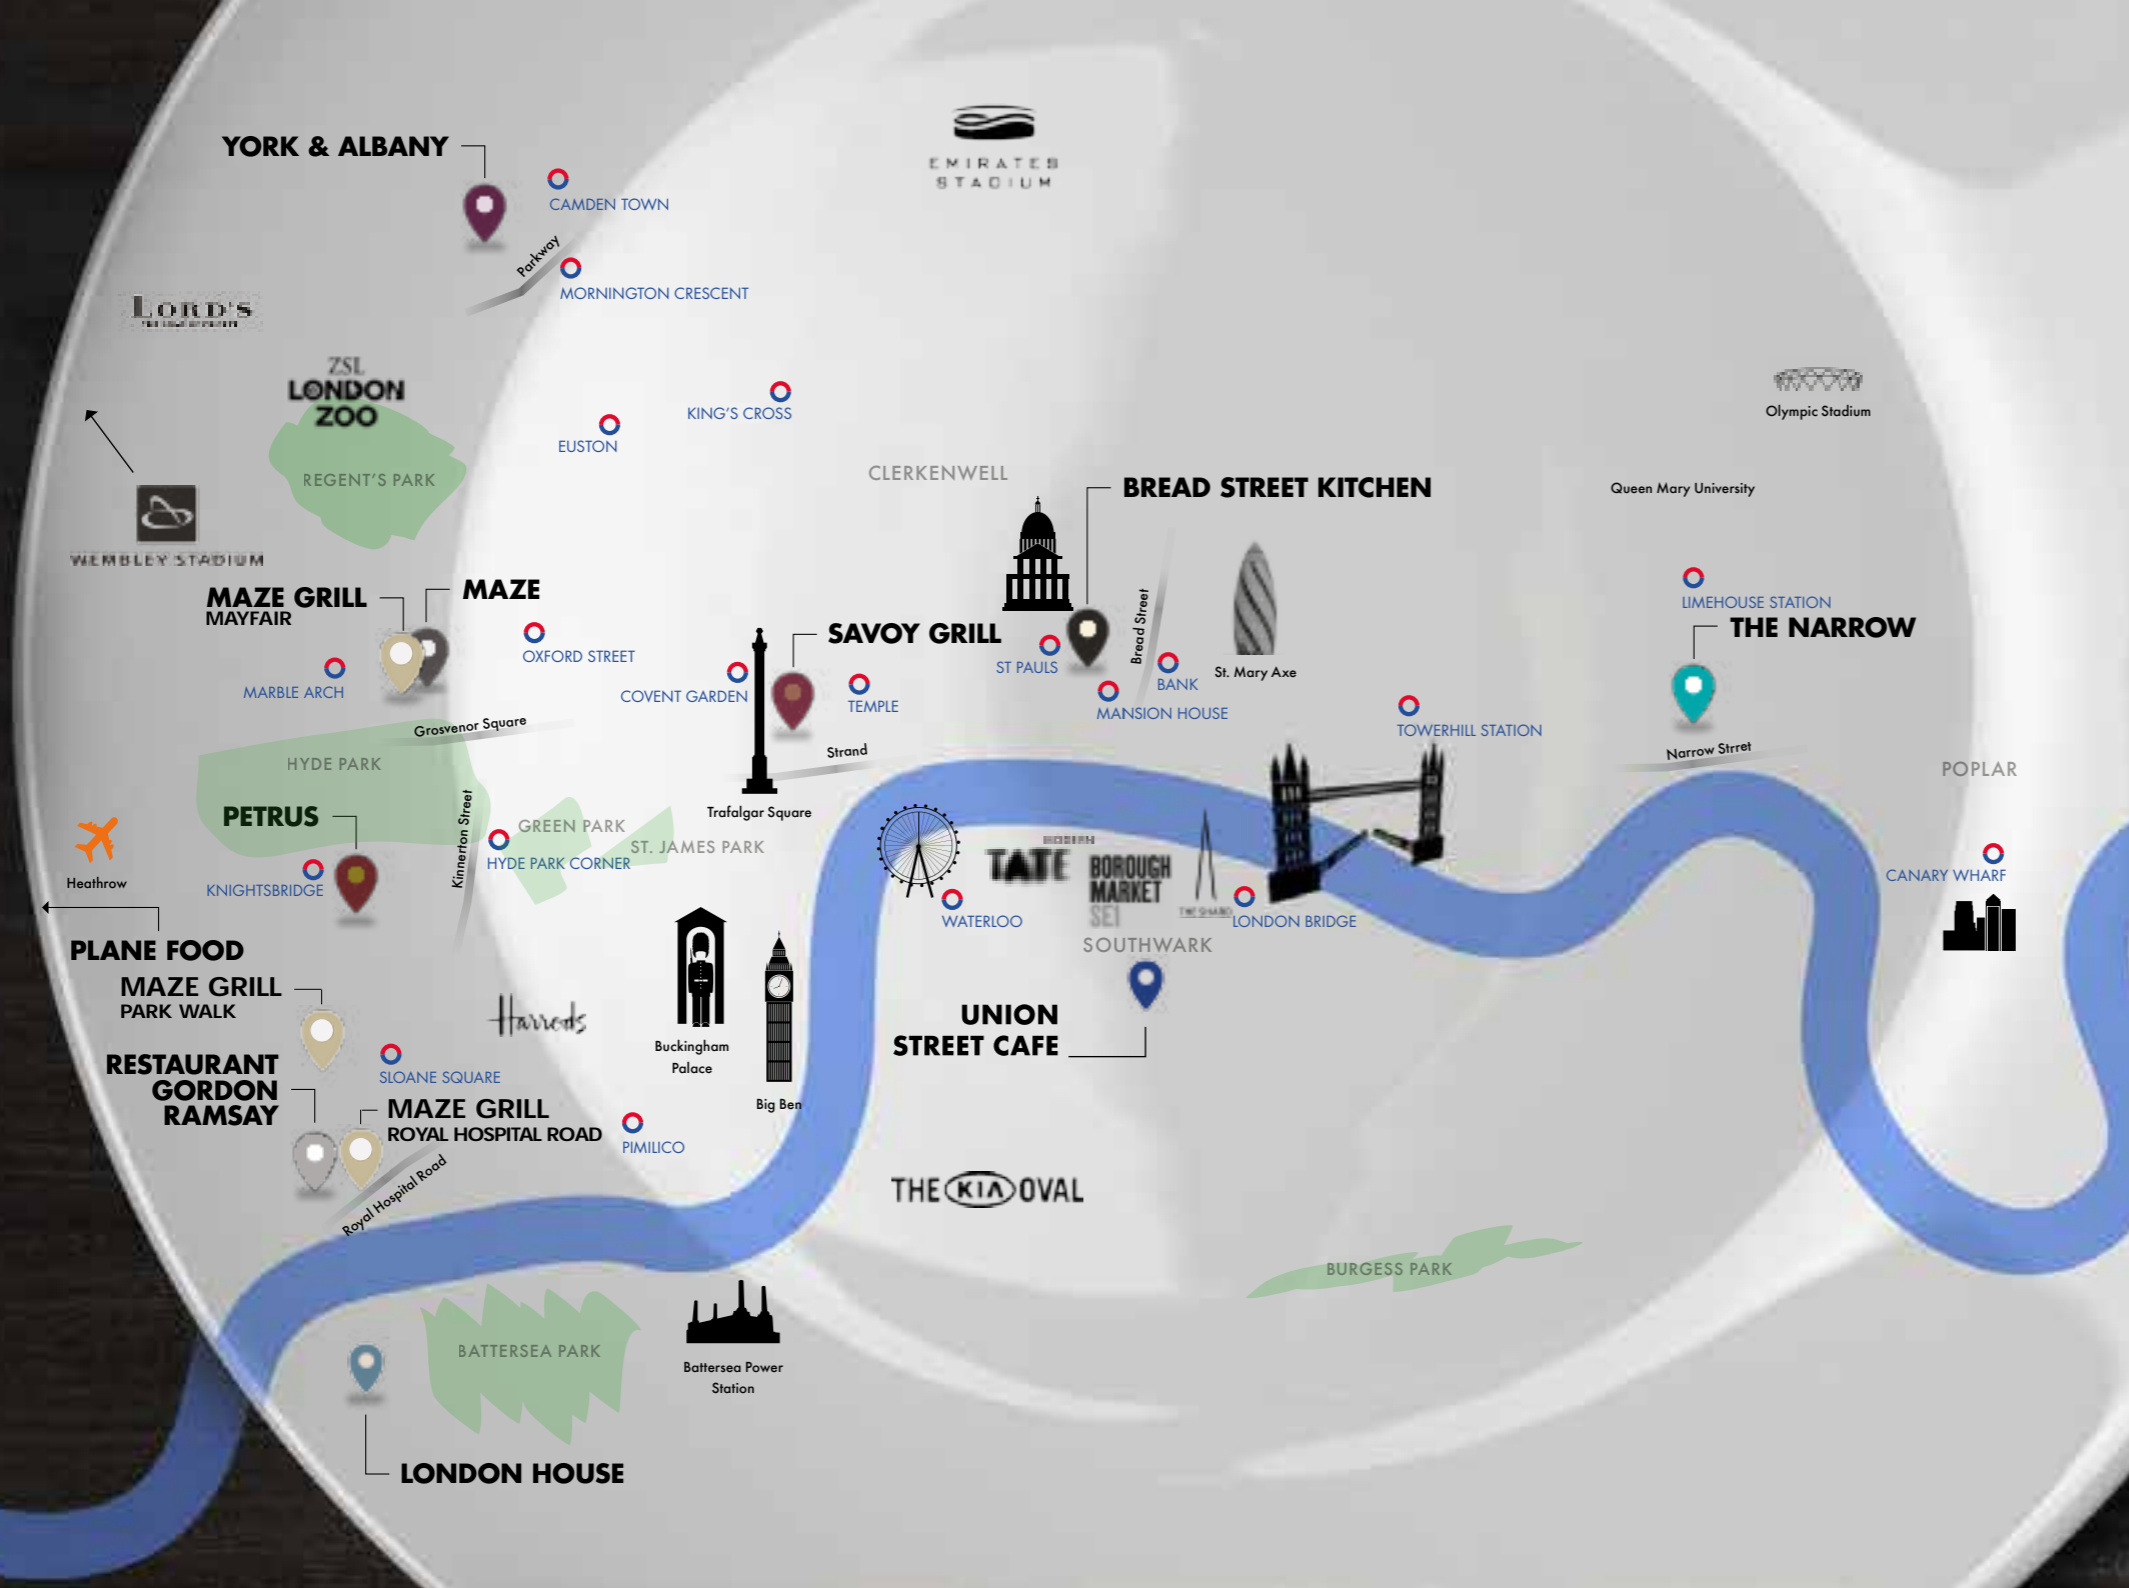

- **Bread Street Kitchen**
  10 Bread Street, London, EC4M 9AB
  020 3030 4050
- **Heddon Street Kitchen**
  3 - 9 Heddon Street, London, W1B 4BE
  020 7592 1212
- **London House**
  7-9 Battersea Square, Battersea Village, London, SW11 3RA
  020 7592 8545
- **maze**
  10-13 Grosvenor Square, London, W1K 6JP
  020 7107 0000
- **maze Grill Mayfair**
  10-13 Grosvenor Square, London, W1K 6JP
  020 7495 2211
- **maze Grill Park Walk**
  11 Park Walk, London SW10 0AJ
  020 7255 9299
- **maze Grill Royal Hospital Road**
  79 Royal Hospital Rd, London, SW3 4HN
  020 7352 4448
- **Pétrus**
  1 Kinnerton Street, London, SW1X 8EA
  0207 592 1609
- **Plane Food**
  Heathrow Terminal 5, Wellington Road, Heathrow Airport,
  Hounslow, TW6 2GA
  020 8897 4545
- **Restaurant Gordon Ramsay**
  68 Royal Hospital Road, London, SW3 4HP
  020 7352 4441
- **Savoy Grill**
  Savoy Hotel, Strand, London, WC2R 0EU
  020 7592 1600
- **The Narrow**
  44 Narrow Street, London, E14 8DP
  020 7592 7950
- **Union Street Café**
  Great Suffolk Street / Union Street, London, SE1 OBS
  020 7592 7977
- **York & Albany**
  127-129 Parkway, London, NW1 7PS
  020 7592 1227