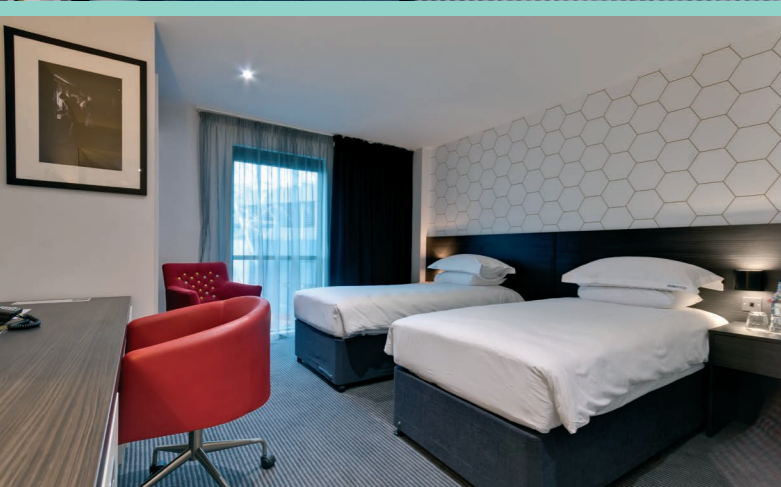

## // ACCOMMODATION

**EACH BEDROOM COMES WITH A RAINFOREST SHOWER, COMPLIMENTARY SNACK BAR FILLED WITH RETRO TREATS, AND A 40-INCH SMART TV (INCLUDING ALL SKY SPORTS AND BT SPORT CHANNELS)**

At Hotel Football Old Trafford, you will find a 24-hour front desk with a dedicated team on hand to help with all your queries. Our Hypnos beds will have all guests re-energised and ready for the day ahead!