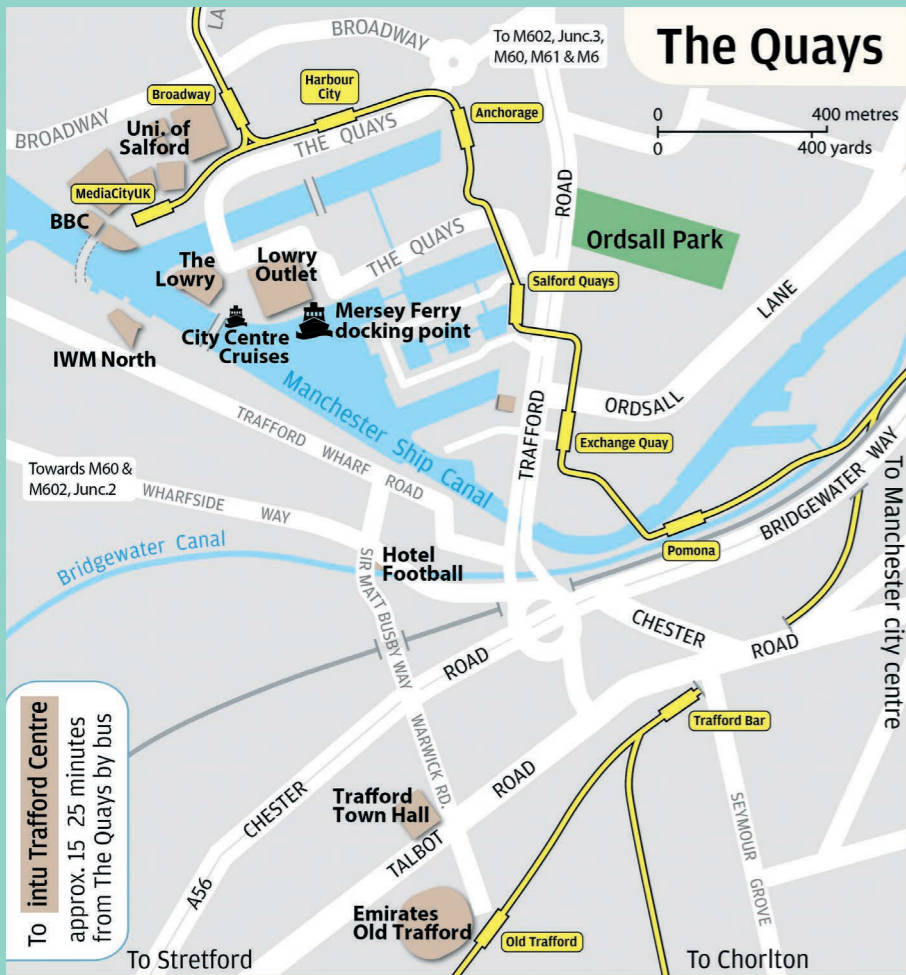

// HOW TO FIND US

BY CAR

ADDRESS: 99 Sir Matt Busby Way
POSTCODE: M16 0SZ
CAR PARK POSTCODE: M17 1EX

NEAREST MOTORWAYS

M602 JCT – 1.3 miles
M60 JCT 9 – 2.1 miles
M60 JCT 7 – 2.1 miles

BY METROLINK

Metrolink is also connected to both mainline railway stations, Piccadilly & Victoria, and runs to Old Trafford Tram stop, just a 10 minute walk from the hotel.

NEAREST TRAIN STATIONS

Trafford Park – 1.0 miles
Deansgate – 1.7 miles
Salford Crescent – 1.8 miles
Piccadilly – 3.2 miles
Victoria – 3.4 miles

NEAREST AIRPORTS

Manchester Airport – 6.9 miles
Liverpool John Lennon – 25 miles