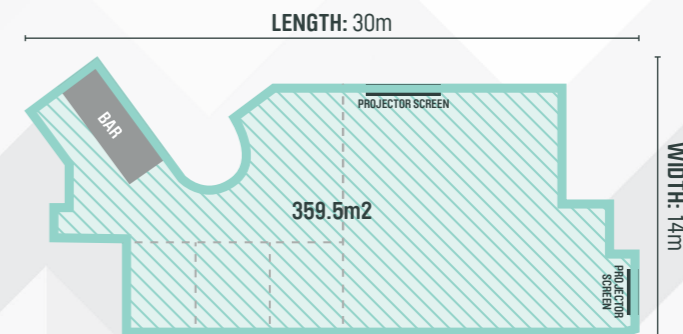

KNAUF INSULATION

”

**DIMENSIONS:** 192m<sup>2</sup>

Reception: 200 | Theatre: 200 | Boardroom: 60  
Classroom: 120 | Dinner Dance: 70 | Cabaret: 120

“

This venue is suitable for conferences and also corporate entertaining, it has so much to offer.

RTPI

”

**DIMENSIONS:** 359.5m<sup>2</sup>

Reception: 500 | Theatre: 350 | Boardroom: 60

Classroom: 200 | Dinner Dance: 270 | Cabaret: 220