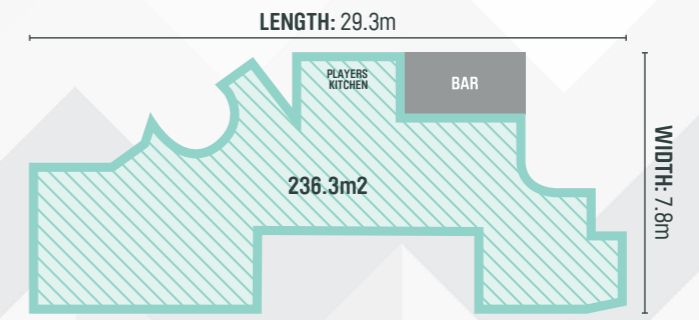

// PLAYERS LOUNGE

OUR PLAYERS LOUNGE IS THE IDEAL BREAKOUT SPACE

Take a more relaxed approach in our Players Lounge. The Players Kitchen offers a casual dining experience, with high performance food which is regularly replenished. The Players Lounge is designed to make sure you get the most out of your meetings.

- > Plasma TVs included for presentations
- > Perfect for drinks receptions and informal networking
- > Includes own private bar

“ The informal atmosphere is full of warmth as you help yourself to drinks from the Players Bar and a mouth-watering buffet in the Players Kitchen. ”

MANCHESTER CONFIDENTIAL

DIMENSIONS: 236.3m²
Reception: 200 | Theatre: 100 | Boardroom: 30
Classroom: 50 | Dinner Dance: 120 | Cabaret: 50