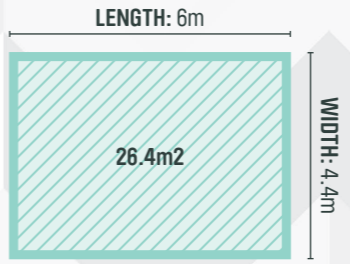

SALFORD SUITE
DIMENSIONS: 35.3m²
Boardroom: 16

'92 SUITE
DIMENSIONS: 26.4m²
Boardroom: 14