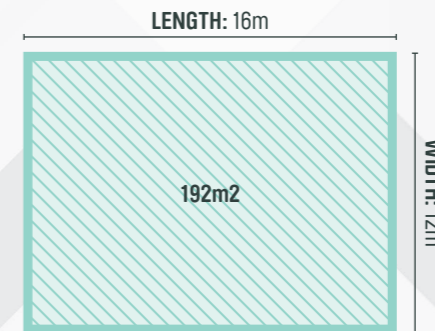

KNAUF INSULATION

”

**DIMENSIONS:** 192m<sup>2</sup>

Reception: 200 | Theatre: 200 | Boardroom: 60  
Classroom: 120 | Dinner Dance: 70 | Cabaret: 120