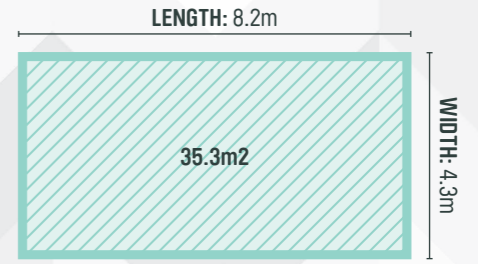

SALFORD SUITE
DIMENSIONS: 35.3m²
Boardroom: 16