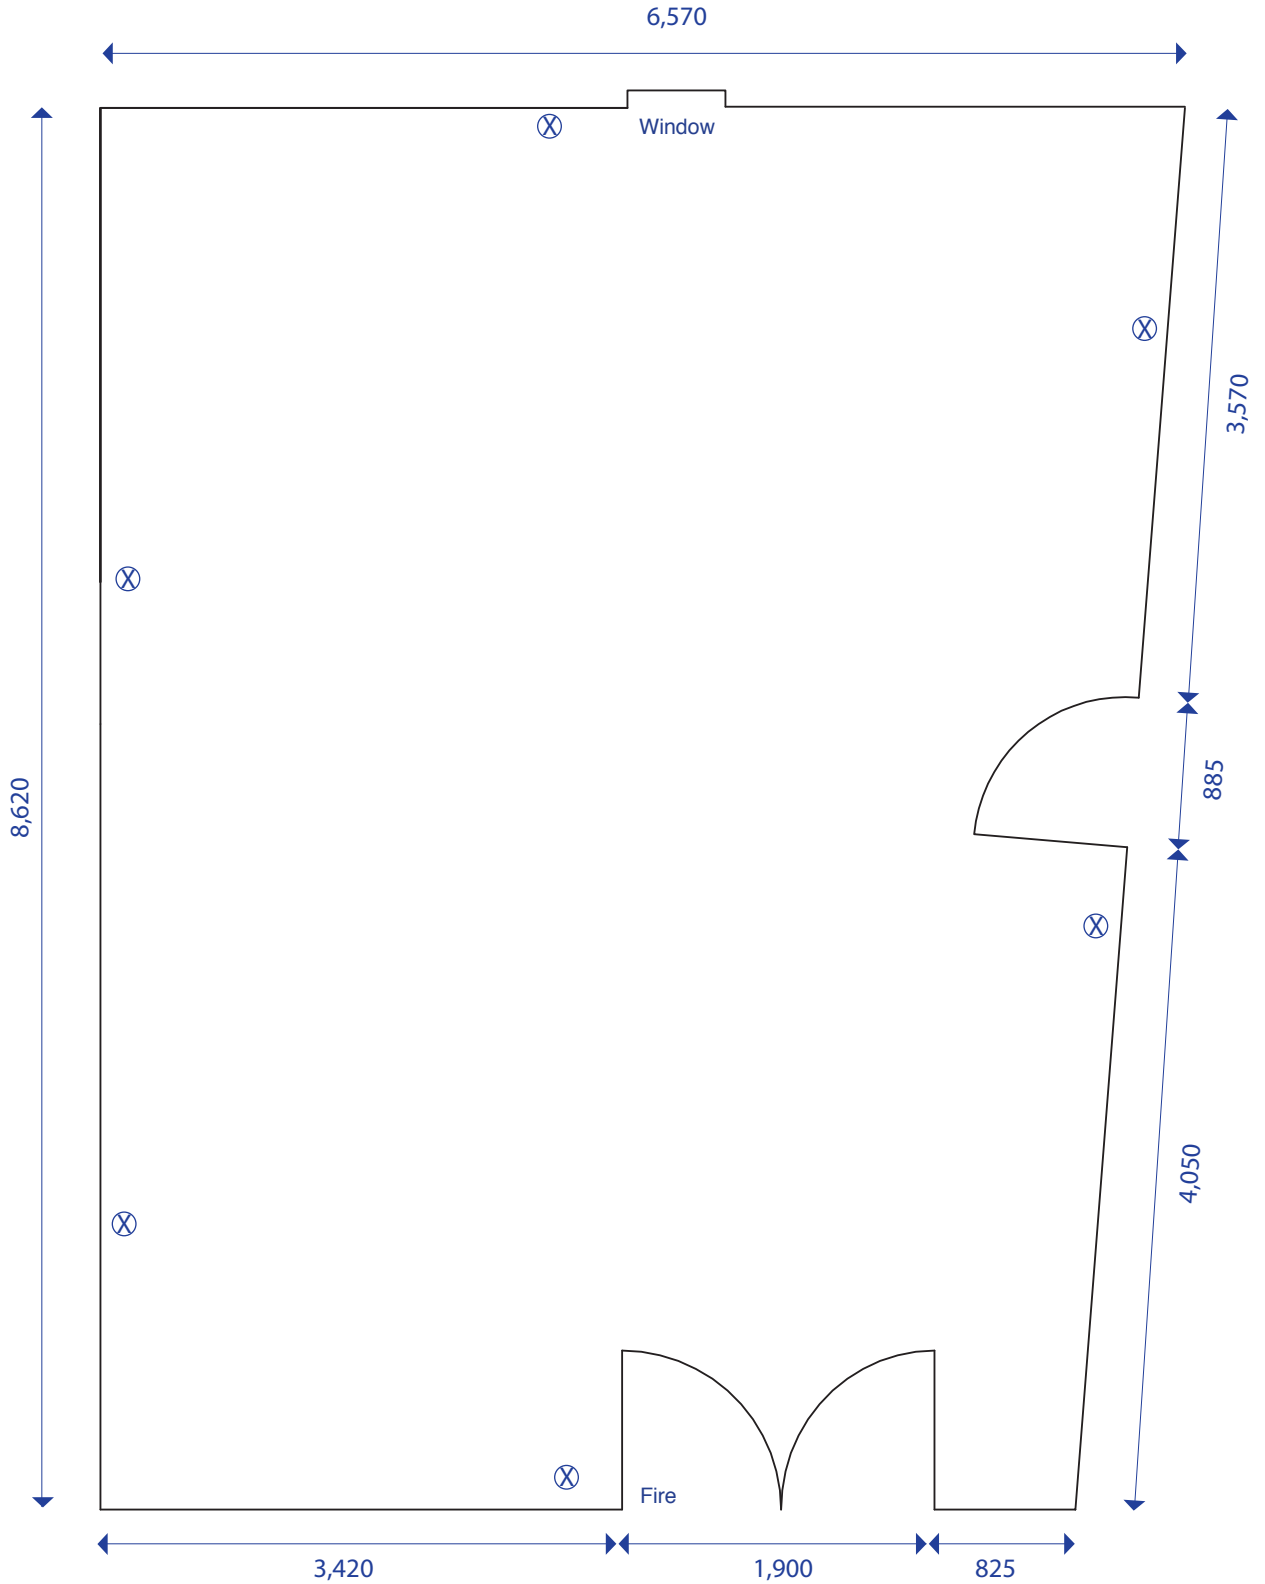

Limehouse Room Level -2

Door Access Height – 2m
Ceiling Height – 2,985

⊗ - Single Phase Power Outlets

Not to Scale
All Dimensions are Approximate in mm